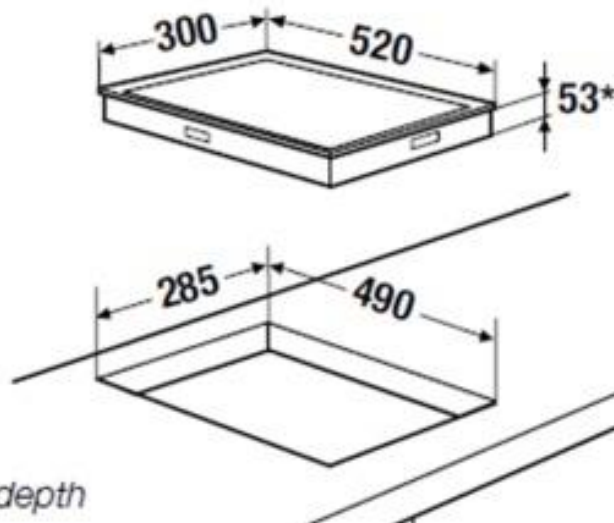

SPECIFICATION SHEET - kitchen appliances

BRAND:	Küppersbusch FÜR KÜCHEN MIT STIL	Product Photo:
ORIGIN:	Germany	
SERIES:	Premium+ Varioline	
PRODUCT DESCRIPTION:	Built-in gas hob. with: - stainless steel frame - 1 gas wok burner 6.9kW, - with cast iron pan support - front control knob, full safety device - 220V/50~60Hz electric ignition (Optional #1130 Varioline joining strip)	
MODEL No.	GWS 3811.0 ED	
FINISH/COLOUR:	Black, Design stainless steel	
DIMENSIONS:	Sizes: 300 W.x 520 L.x 53 D.mm Niche: 285 W,x 490 L.mm	
OPTIONAL MATCHING PARTS:	1130 Varioline joining strip	

Technical Informations:

voltage/frequency : 220V/50-60Hz 1-Phase

total power : 0.1 kW

REMINDER:	Do not use abrasive or aggressive cleaners and or contain chlorine or hydrochloric acid solution for cleaning.
	Sufficient ventilation must be provided for oven, microwave, steamer & hobs according to requirement.
	All information stated above are solely for reference only, and should be based on the actual submission sample. Dimensions and specifications are subject to change without prior notice.